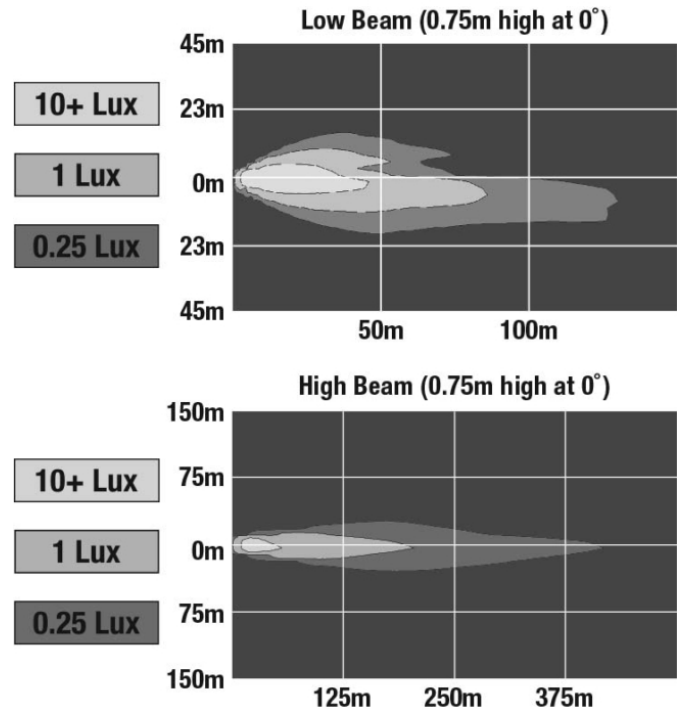

Peterbilt POD LED Headlights - Model 9600

PRODUCT INFORMATION

Description	12V Peterbilt LED Headlight, Left-hand, Black Bezel (Single light)
Height	215.00 mm / 8.46 in
Width	443.00 mm / 17.44 in
Depth	210.00 mm / 8.27 in
Shape	Stylized
Outer Lens Material	Polycarbonate
Outer Lens Color	Clear
Housing Material	Polycarbonate
Housing Color	Black
Bezel Color	Black
Minimum Operating Temperature	-40 °C / -40 °F
Maximum Operating Temperature	65 °C / 149 °F
Connector or Wiring	Deutsch DT04-8PA
Mating Connector	Deutsch DT06-8SA
Product Weight	5.65 lbs / 2.56 kgs
Shipping Weight	7.00 lbs / 3.18 kgs

PHOTOMETRIC SPECIFICATIONS

Raw Lumen Output	2895 (High Beam); 1200 (Low Beam)
Effective Lumen Output	1020 (High Beam); 614 (Low Beam)
Candela Output	50400 (High Beam); 26690 (Low Beam)
Nominal LED Color Temperature	5000 K
Beam Pattern(s)	Forward Lighting - Daytime Running Light Forward Lighting - High Beam (DOT) Forward Lighting - Low Beam (DOT) Signalization - Front Position Signalization - Marker Signalization - Turn (Front)